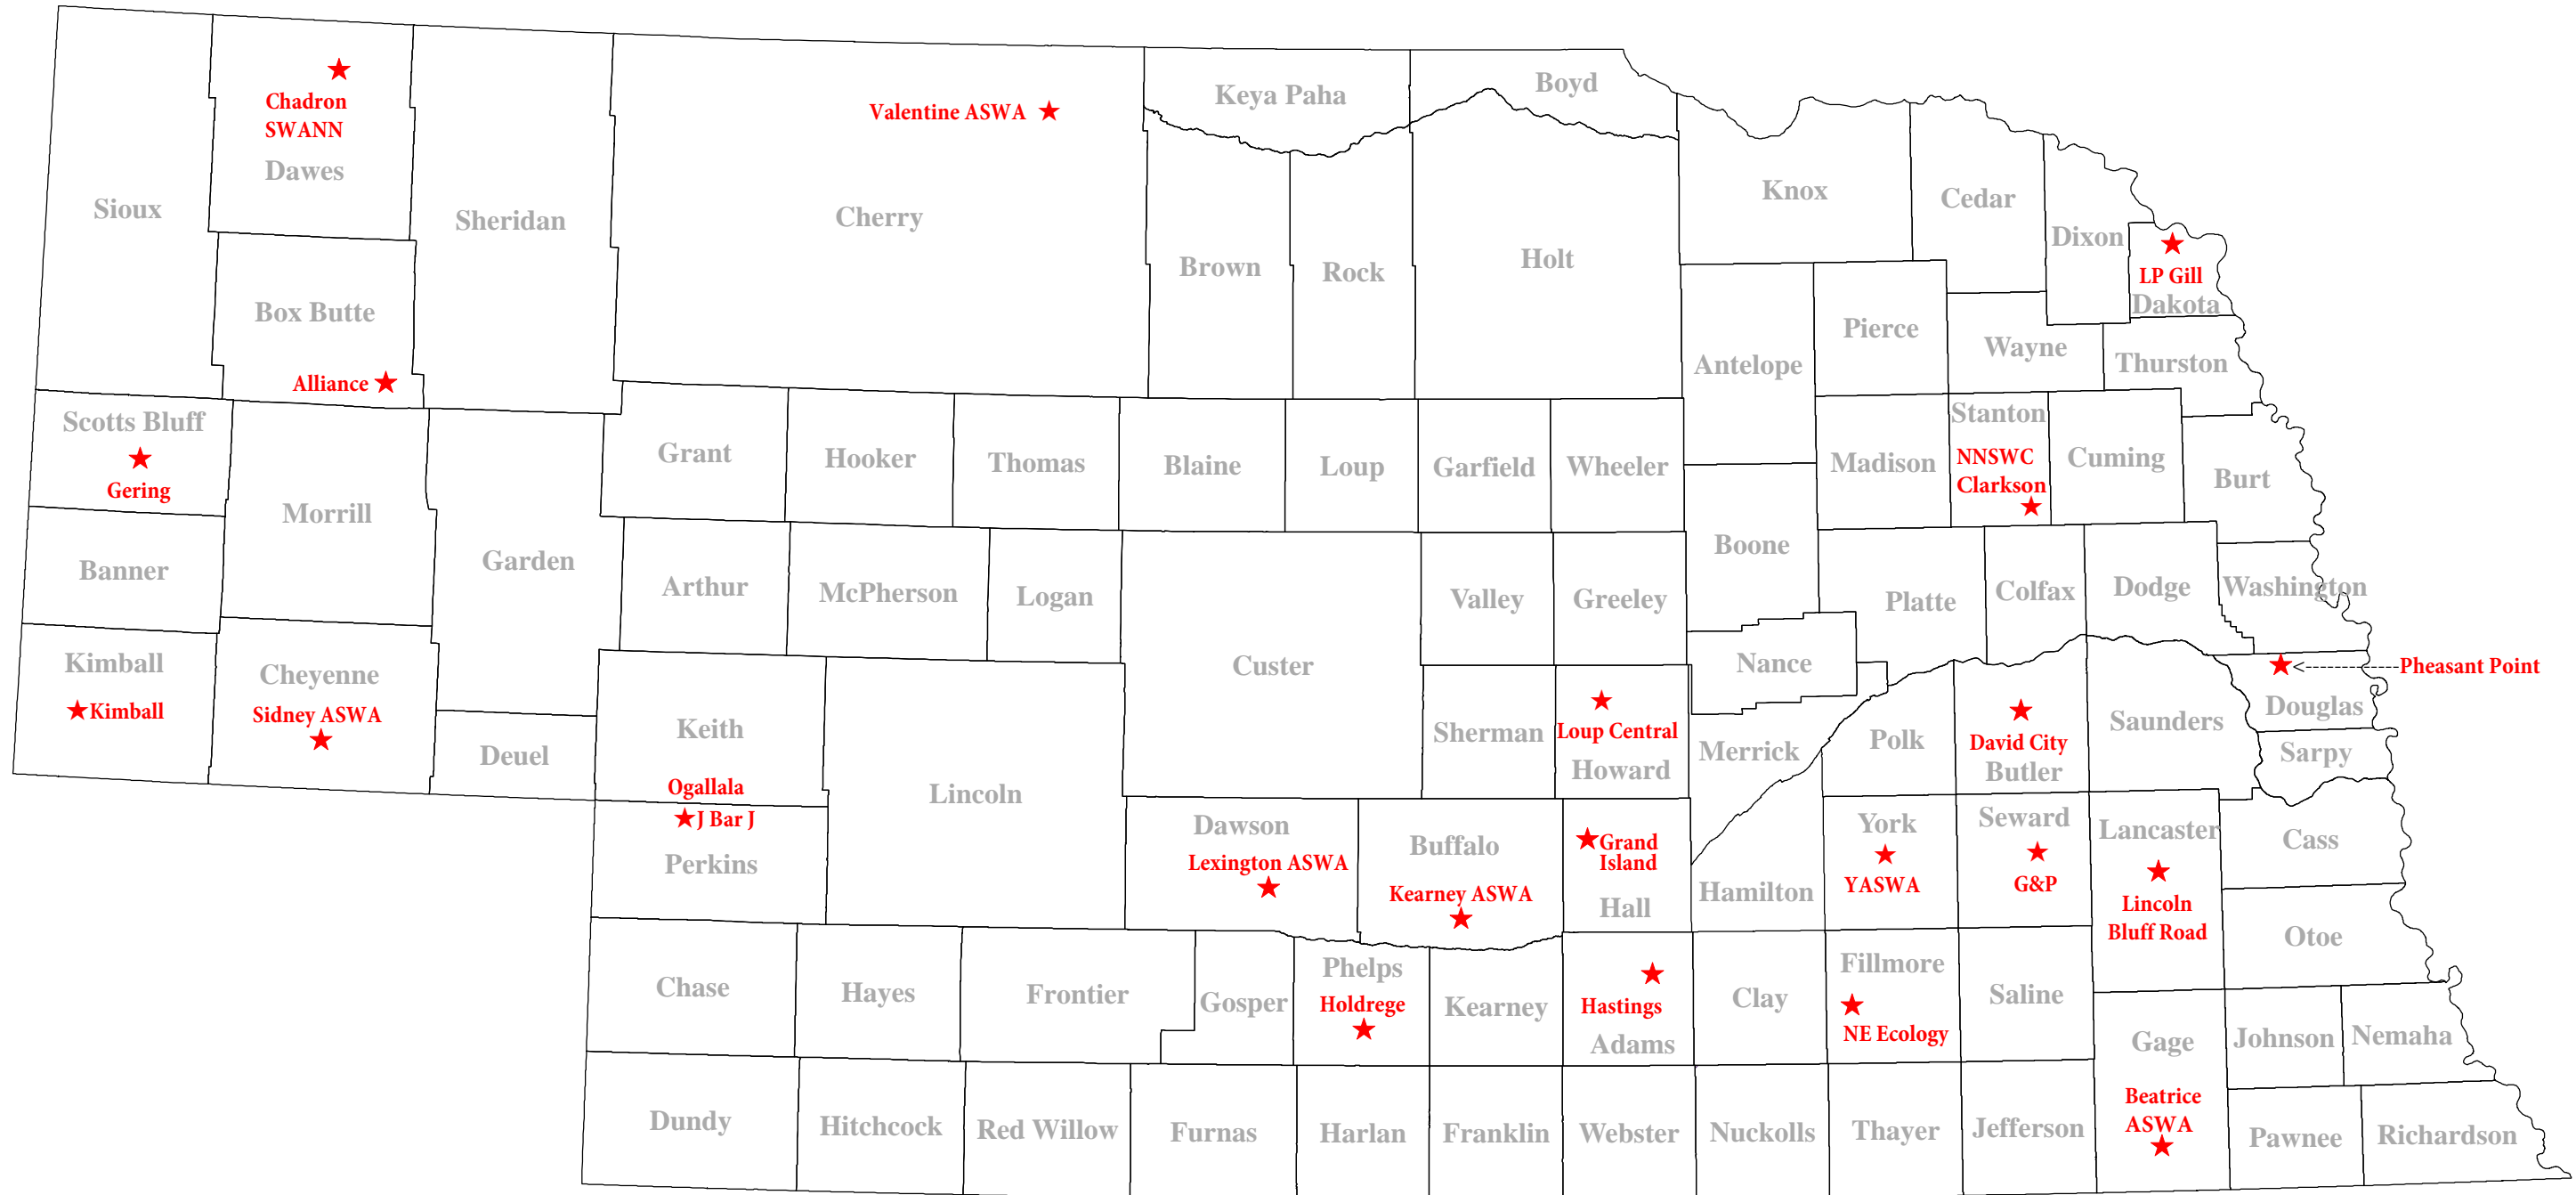

# MSW Landfill Locations

Alliance Landfill, City of	(308) 762-1907	J Bar J Land, Inc. (Ogallala)	(308) 267-2107	Northeast NE Solid Waste Coalition (NNSWC)	(402) 844-2230
Beatrice Area Solid Waste Agency (BASWA)	(402) 228-5200	Kearney Area Solid Waste Agency (KASWA)	(308) 223-3238	Sidney Area Solid Waste Agency (SASWA)	(308) 254-6071
Butler County Landfill, Inc.	(402) 367-4662	Kimball Landfill, City of	(308) 235-3639	Solid Waste Agency of Northwest NE (SWANN)	(308) 432-4245
G&P Development, Inc. (Milford)	(402) 761-3451	L P Gill (Jackson)	(402) 632-4461	Valentine Area Solid Waste Agency (VASWA)	(402) 376-2809
Gering Landfill, City of	(308) 436-5096	Lexington Area Solid Waste Agency (LASWA)	(308) 870-2020	Waste Management of NE, Inc. Pheasant Point	(402) 238-3461
Grand Island Area Solid Waste Agency (GIASWA)	(308) 385-5433	Lincoln Bluff Road, City of	(402) 441-7867	York Area Solid Waste Agency (YASWA)	(402) 363-2690
Hastings Landfill, City of	(402) 461-2308	Loup Central Landfill Association (Elba)	(308) 863-2122		
Holdrege Prairie Hill, City of	(308) 995-5575	NE Ecology Systems, Inc (Non-opp)	(402) 367-4662		