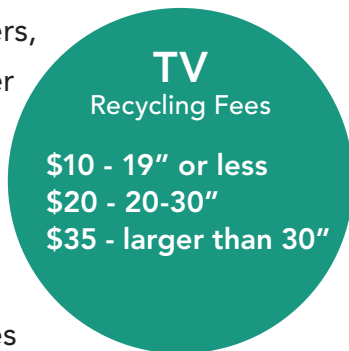

ACCEPTED ITEMS *free except TVs*

HOUSEHOLD ITEMS

Clothing, Textiles, Shoes/Boots (in pairs)
Garden Tools, Hand Tools
Housewares, Dishes, Pots/Pans
Bedding/Linens
Jewelry & Accessories
Small Appliances (Toasters, Crockpots, Lamps)
Home Décor
Books/Magazines
Media (VHS, DVD, CD)
Games (Board, Yard, Video)
Sporting Goods and Equipment

ELECTRONICS & BATTERIES

TVs (fees required for flat screen & CRT TVs)
Laptops and Computer Monitors
Computer Parts: hard drives, circuit boards, modems, routers, servers, keyboard, mouse, tower
Bar Coders
Printers/FAX Machines
Inkjet Cartridges
Christmas Lights
Cell Phones, Telephones
Game Consoles, DVD/VCR Players
Washers/Dryers
Rechargeable Batteries

SCRAP METAL

Aluminum
Car Parts, Canoes, Boats
Building Materials, Ladders
Stainless Steel
Canisters
Milking, Dairy, Food Service Equipment

Brass
Bed Frames
Knobs, Hinges, Valves, Faucets, Meters
Cast Iron
Copper
Steel
Vehicle Frames, Farm Implements
Sheet Iron
Bicycles, Car Parts
Fencing, Lawnmowers, Snowblowers

EPS FOAM

Foam Coolers
Rigid Foam Blocks/Packaging

PROHIBITED ITEMS

Hazardous Waste, Chemicals, Lubricants
Refrigerators, Dehumidifiers, Humidifiers
Microwaves
Used Tires, Paint, Oil, Oil Filters
Waterbeds
Pianos, Organs
Encyclopedias
Car seats, Cribs
Electronic or Hospital Beds
Pool Tables
Capacitors, Ballasts, Light Bulbs
Sealed Propane and Other Pressurized Containers
Mercury-containing Devices, Asbestos, CFCs
Ammunition, Explosives, Radioactive Materials
Alkaline Batteries
Packing Peanuts
Meat Trays, Egg Cartons, & Other Food Containers